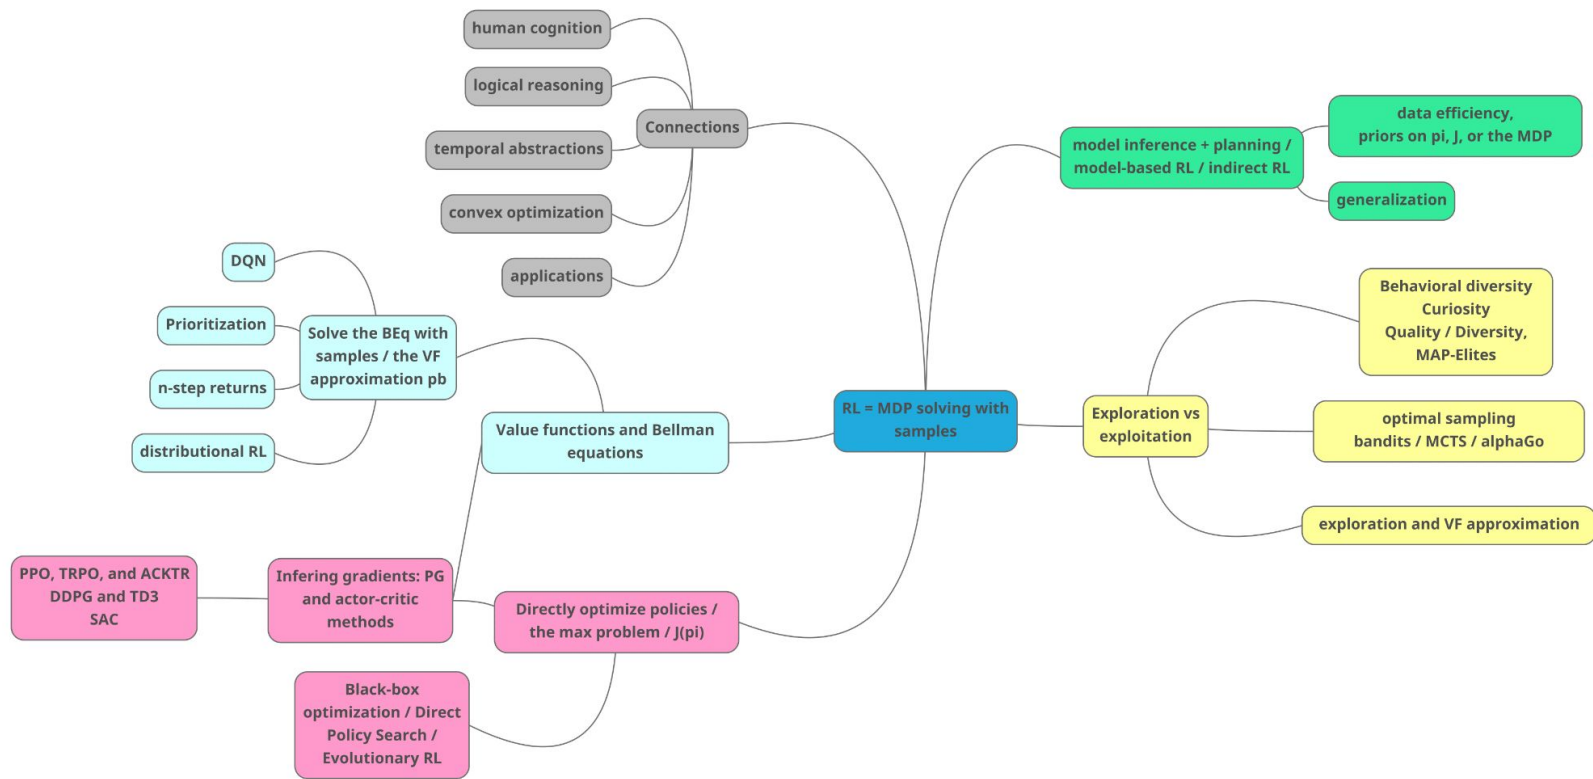

RLVS - the mindmap and the scientific journey