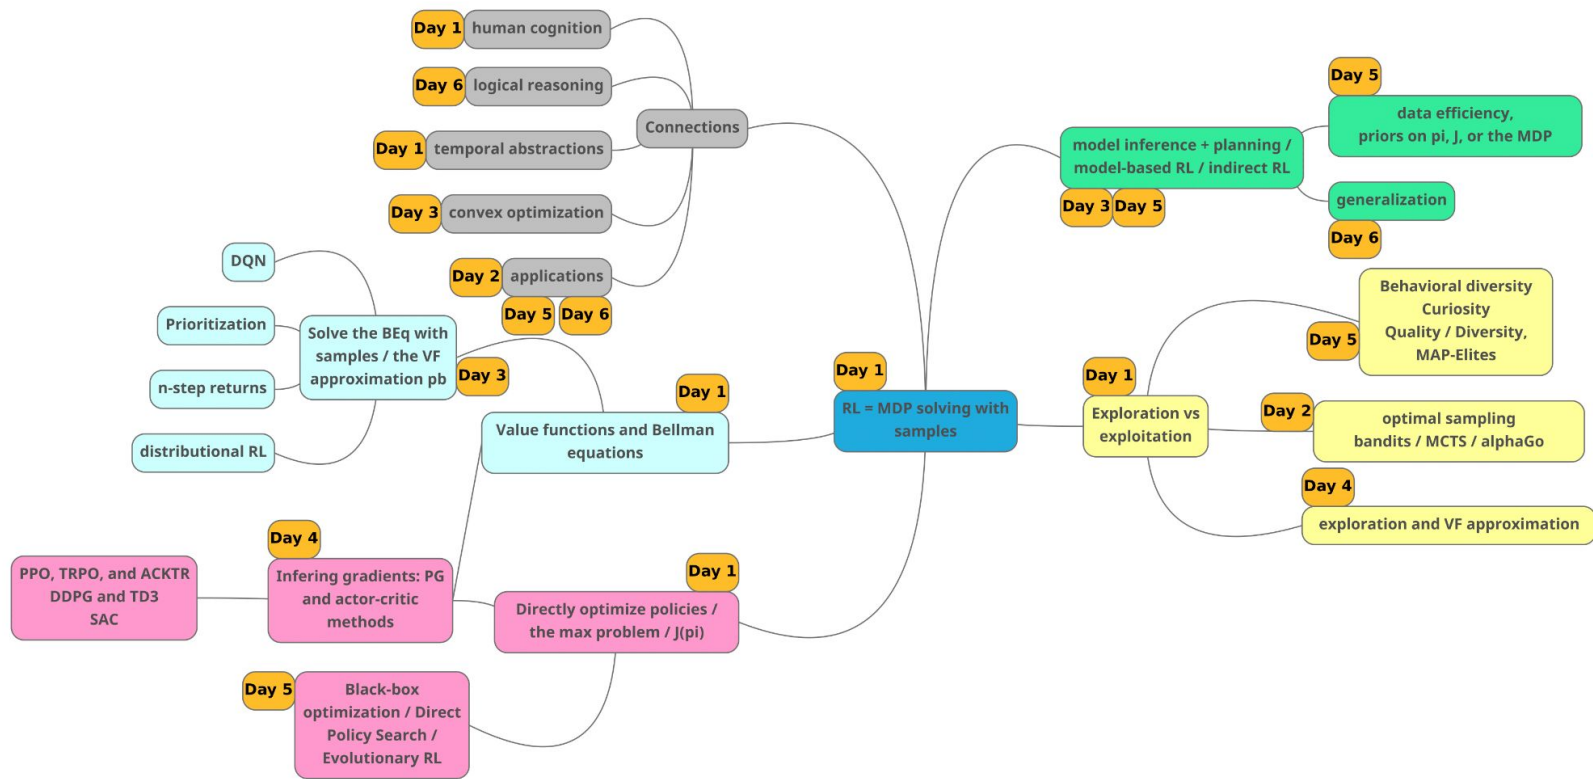

RLVS - the mindmap and the scientific journey