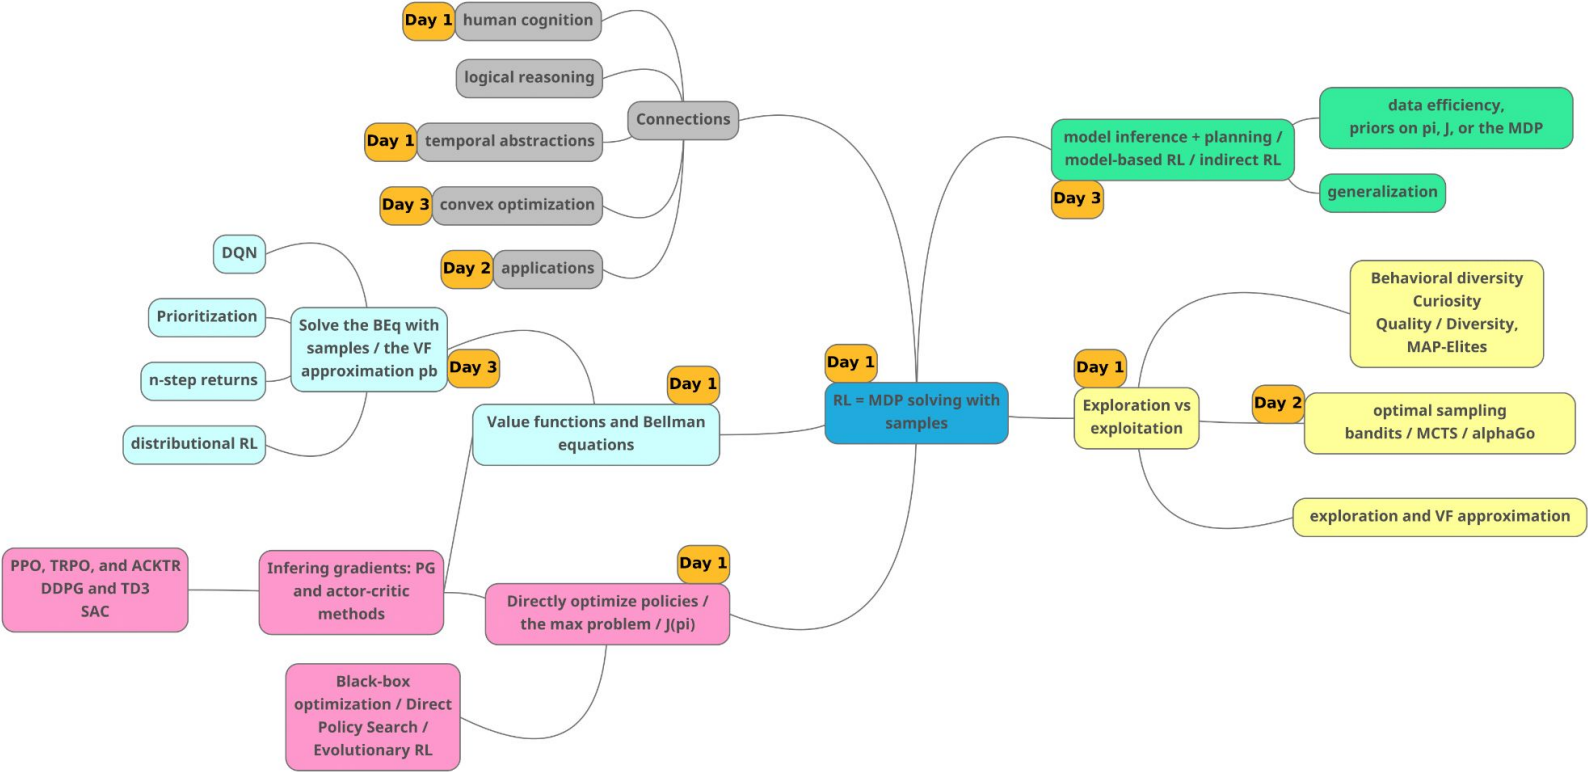

RLVS - the mindmap and the scientific journey