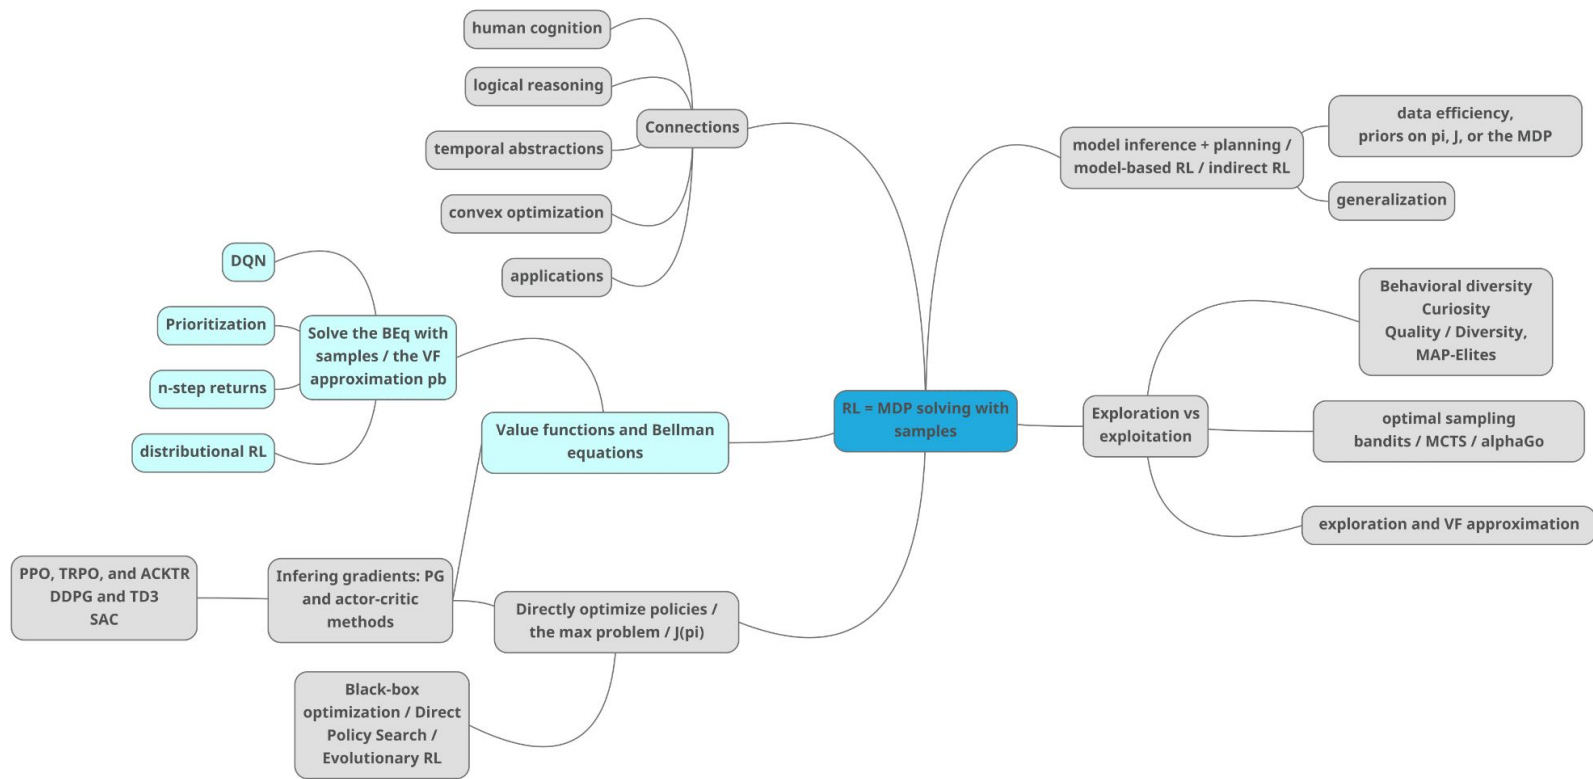

RLVS - the mindmap and the scientific journey