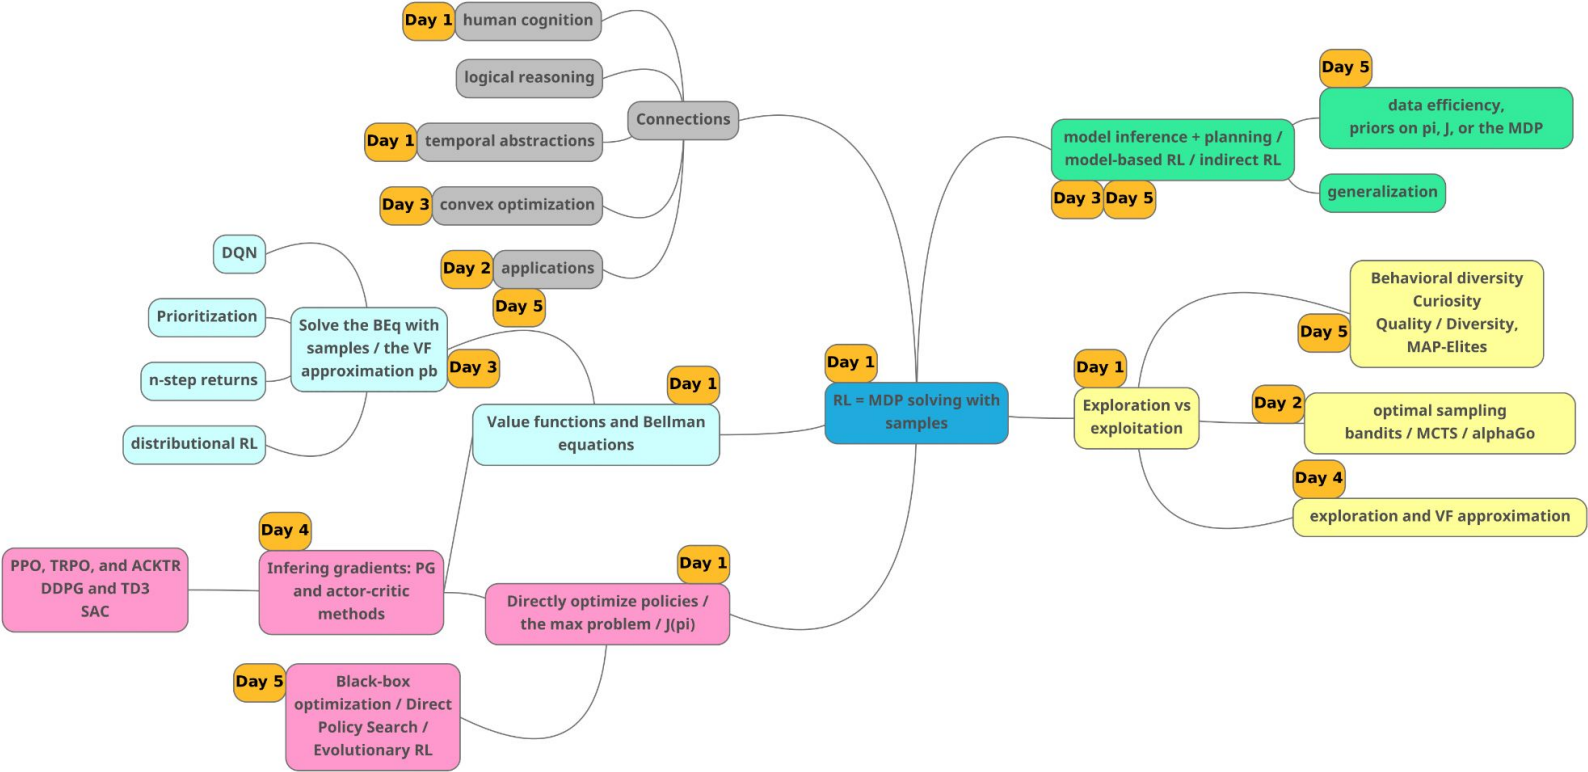

RLVS - the mindmap and the scientific journey