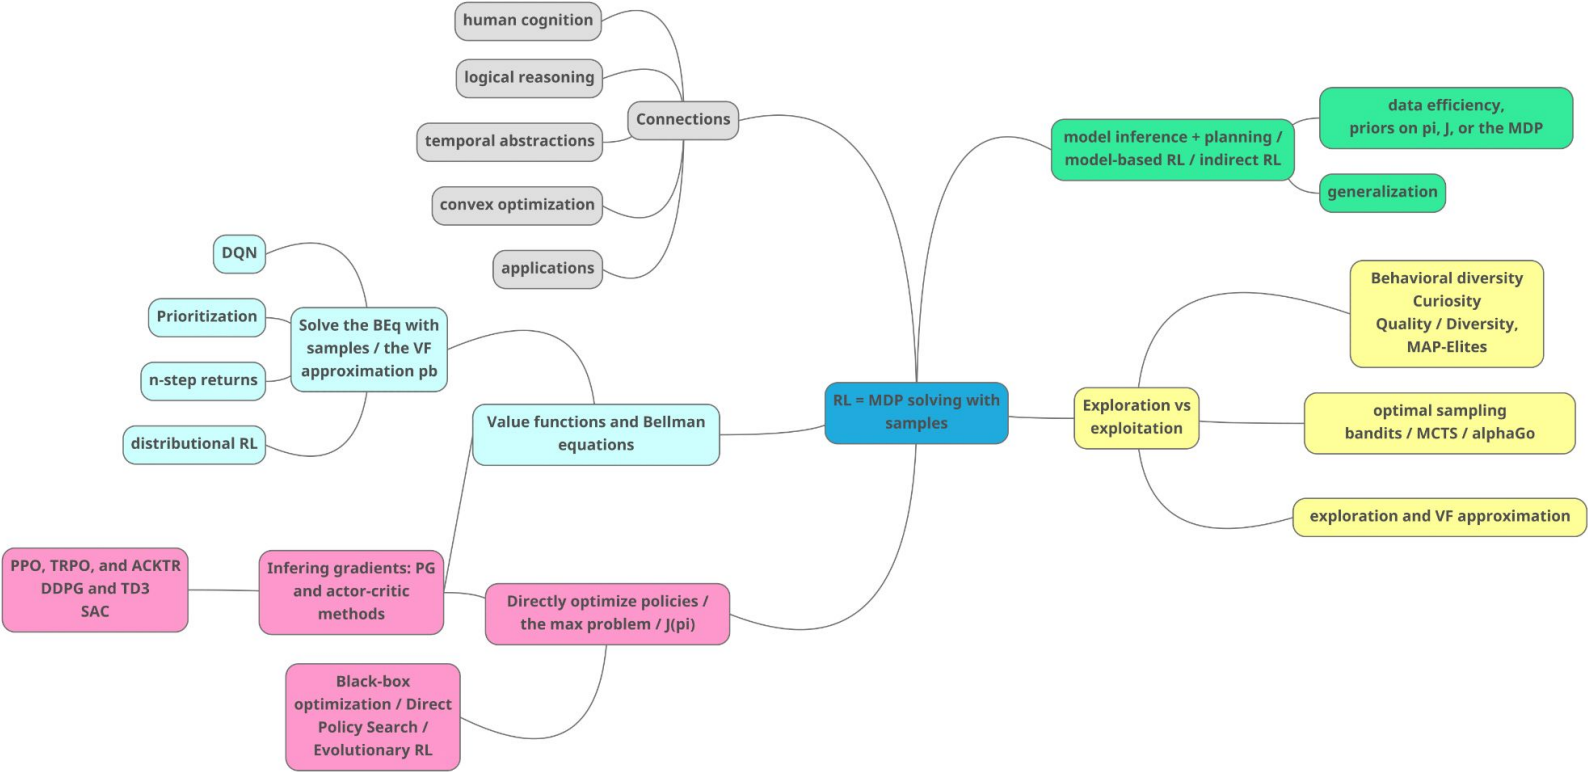

RLVS - the mindmap and the scientific journey