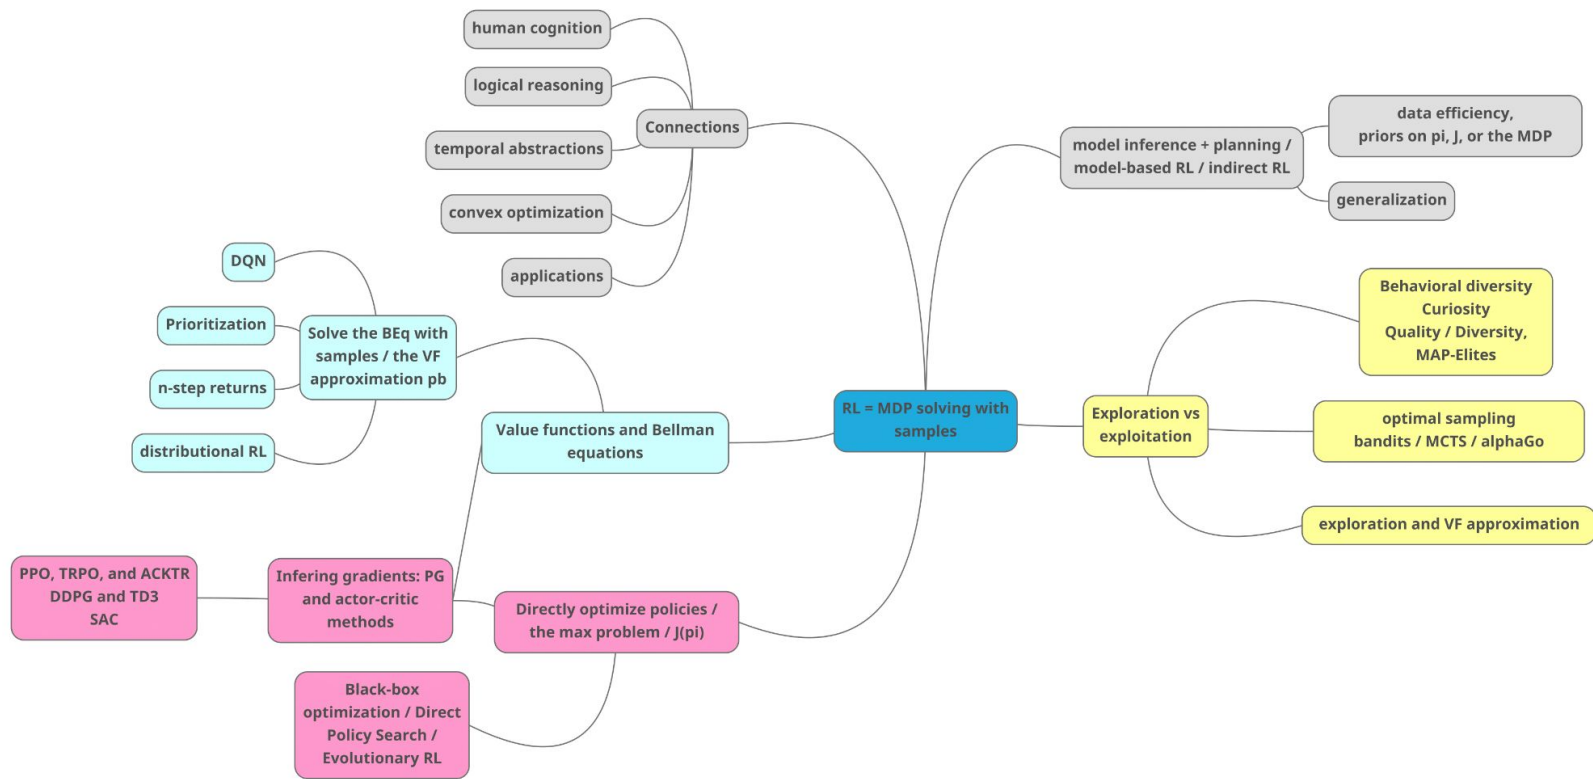

RLVS - the mindmap and the scientific journey