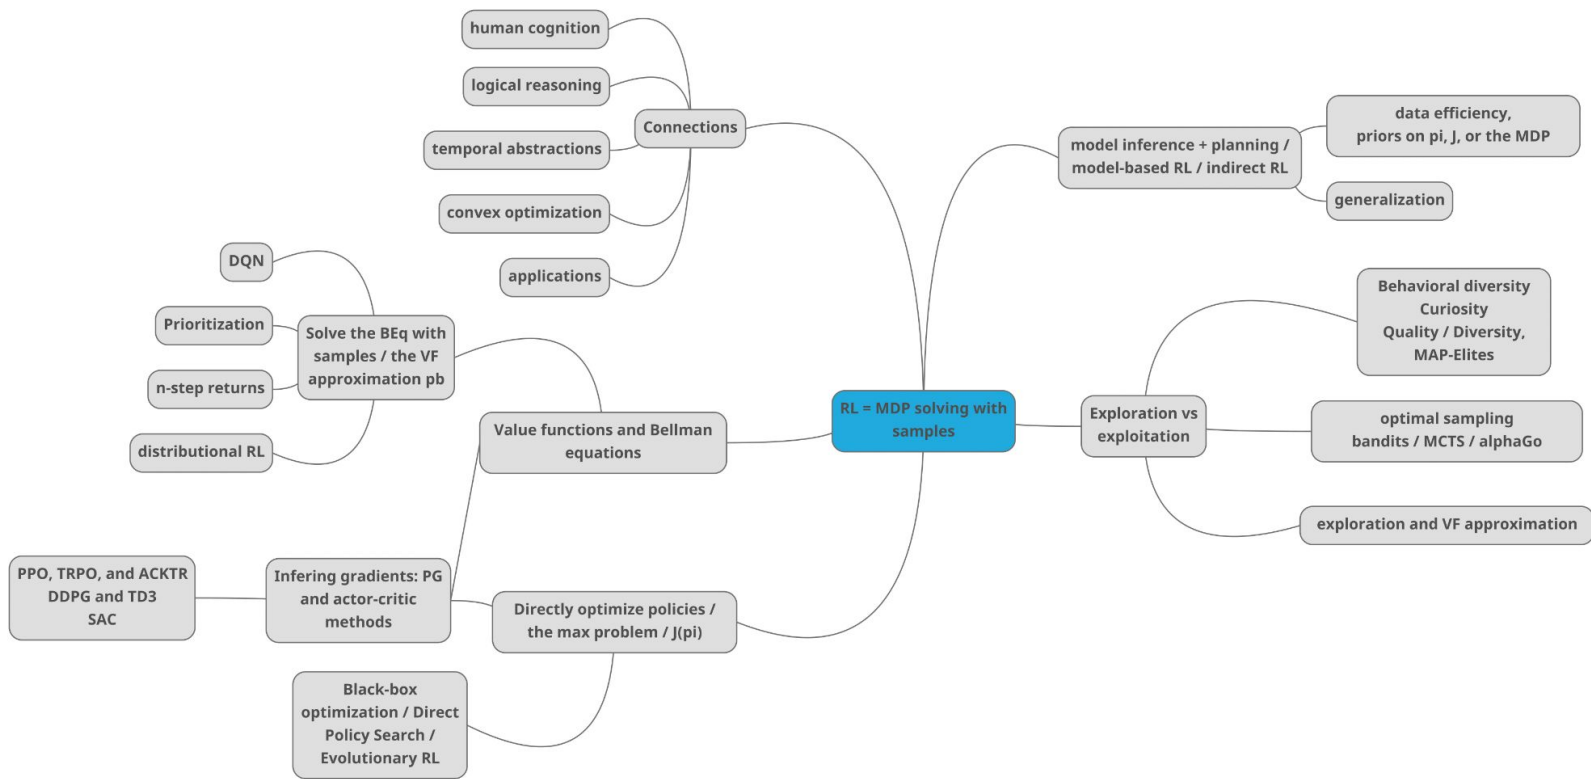

RLVS - the mindmap and the scientific journey