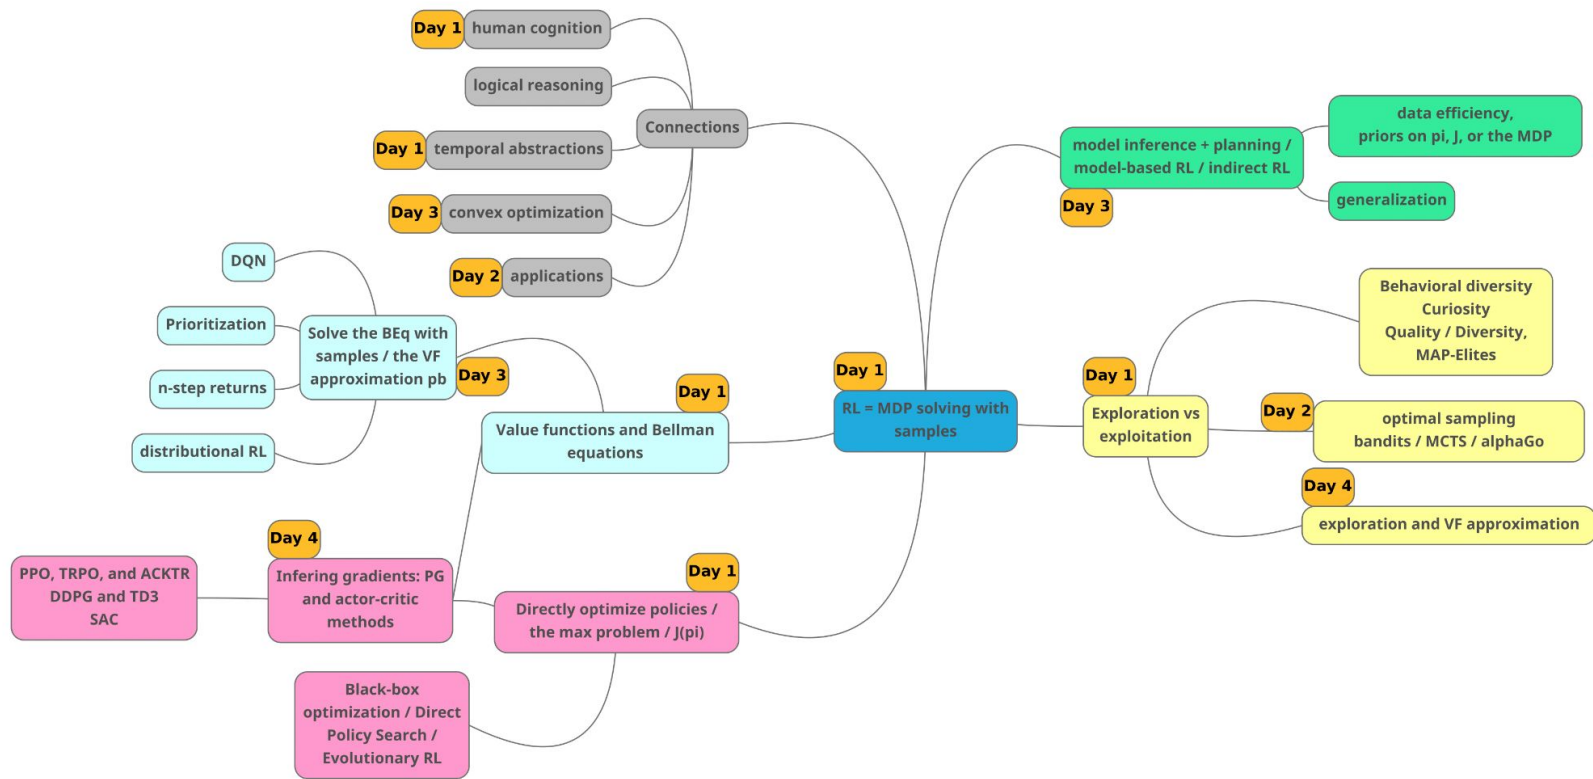

RLVS - the mindmap and the scientific journey