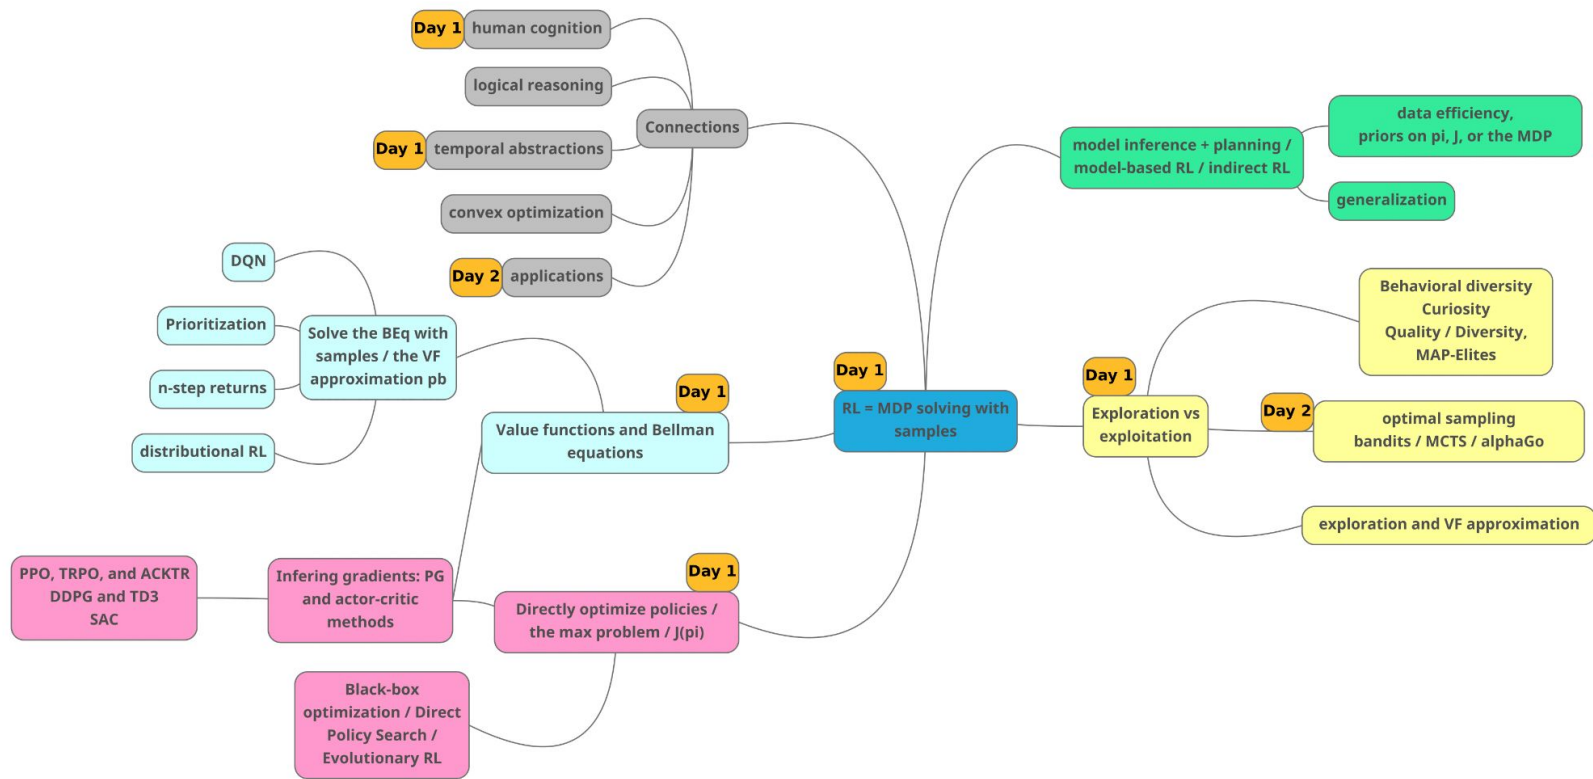

RLVS - the mindmap and the scientific journey