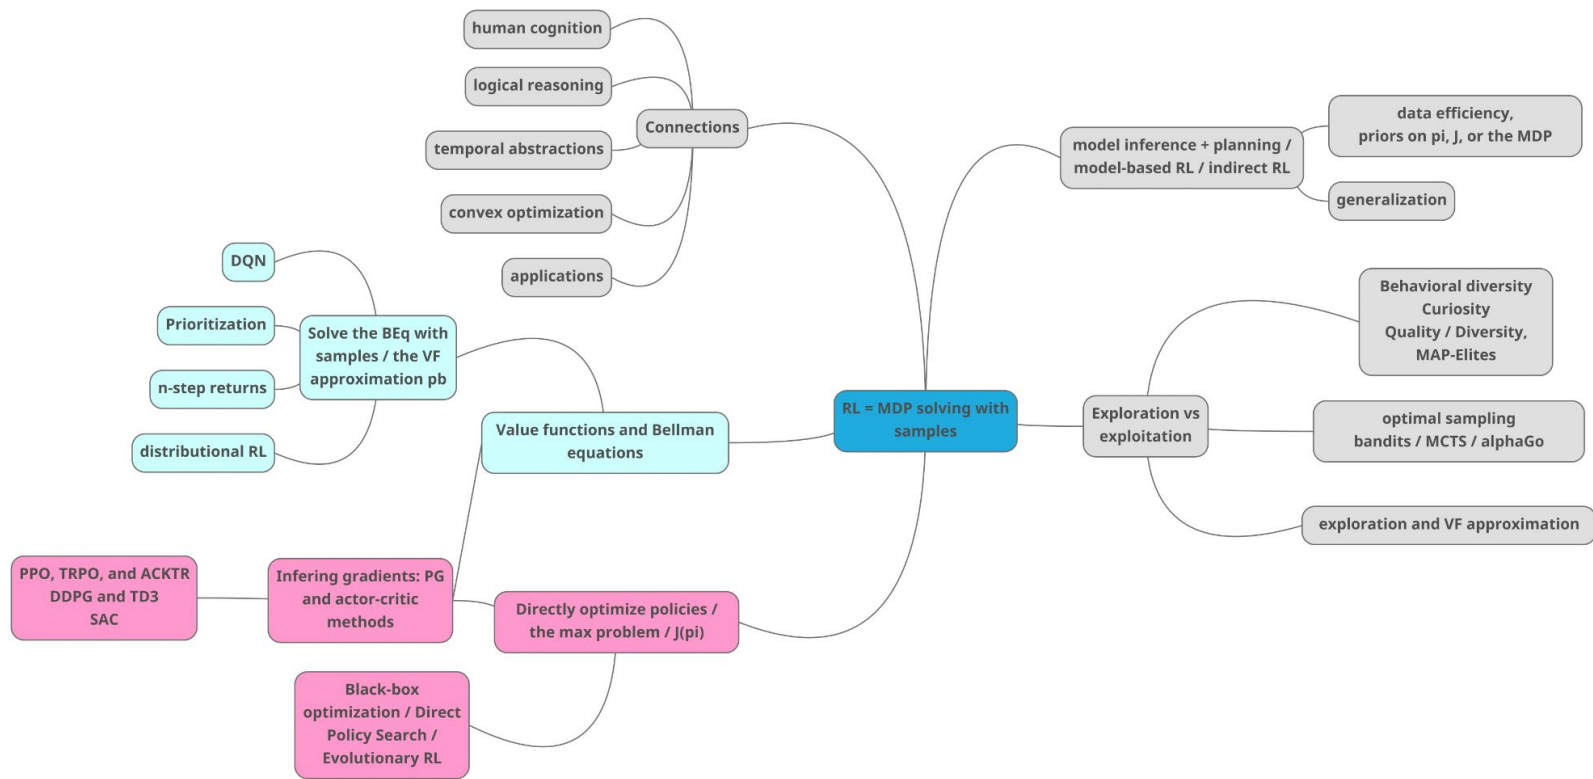

RLVS - the mindmap and the scientific journey