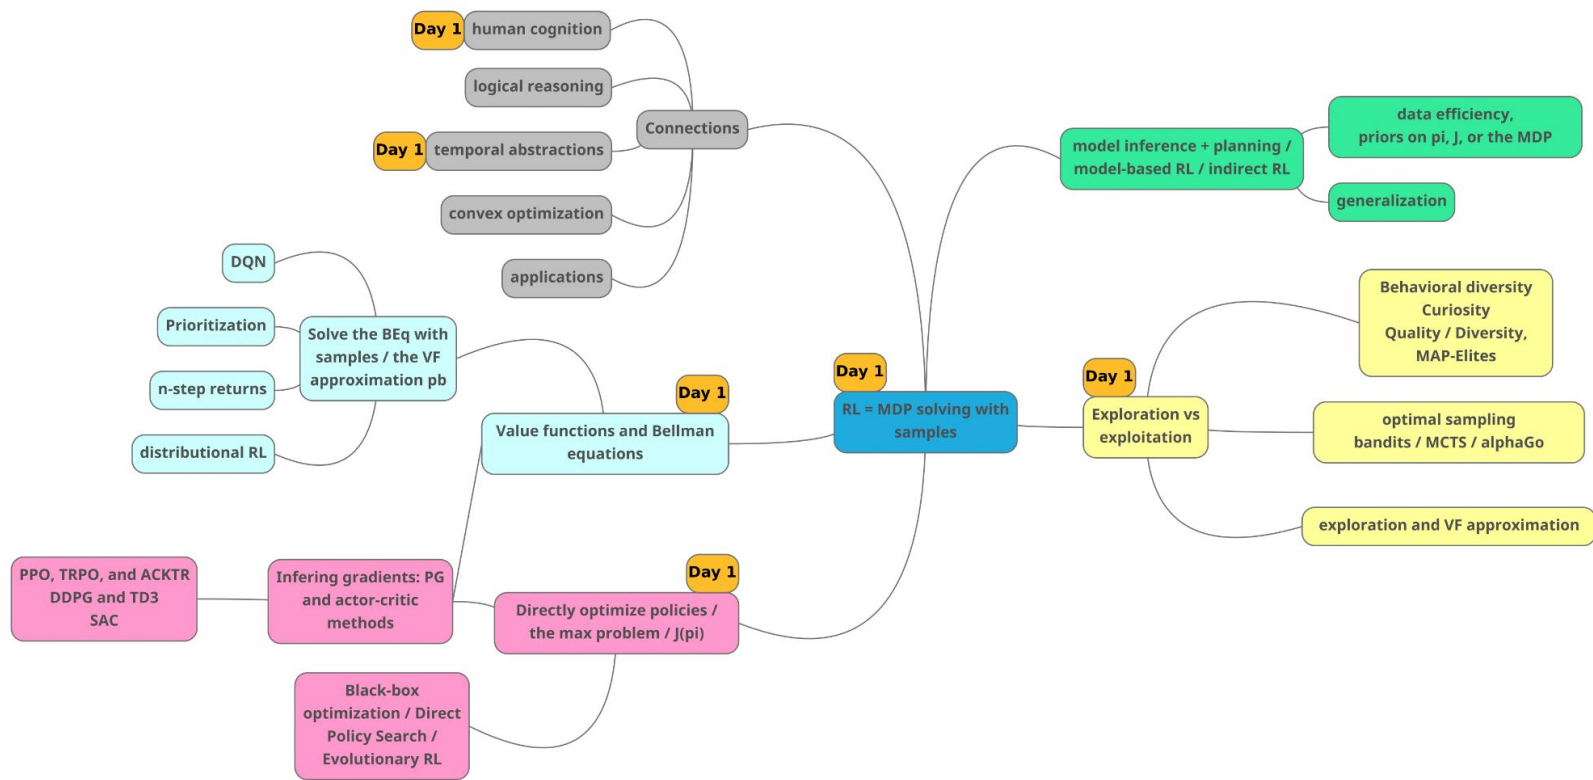

RLVS - the mindmap and the scientific journey